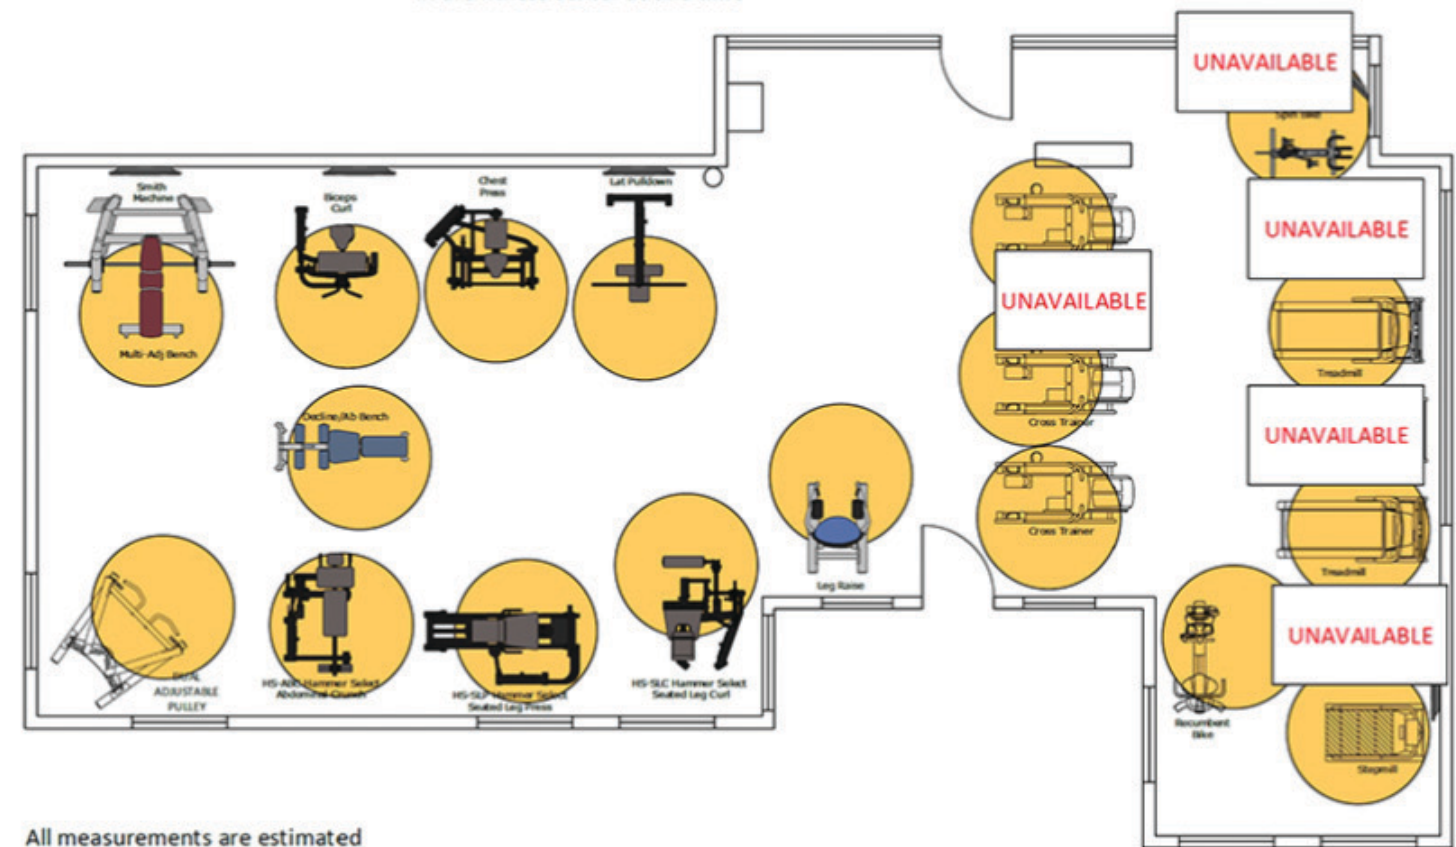

6' SPACING

UNAVAILABLE

Recommendation: Place an "unavailable" sign on 5 units and limit the amount of occupants to 18 people in the fitness center at one time

RE-OPEN SPACE

All measurements are estimated actual space may vary